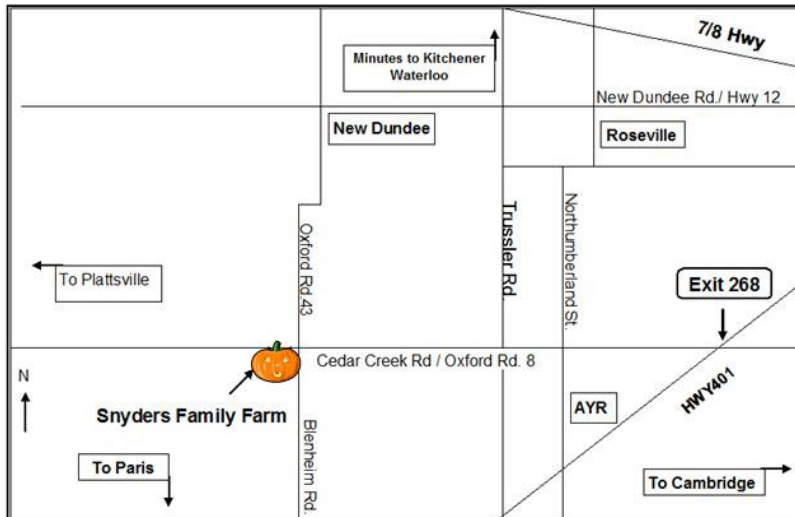

**Please join us at
Snyders Family Farm
For a birthday party for:**

Date: _____

Time: _____

RSVP: _____

936685 Blenheim Rd.

Bright, Ont.

N0J 1B0

519-632-2356 www.snydersfamilyfarm.com